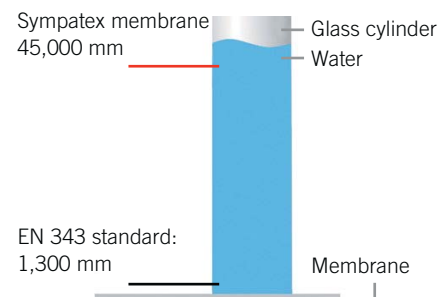

## COMPARISON OF WATER VAPOUR TRANSPORT

A membrane is waterproof if it can resist a pressure of

1,300 mm

Sympatex membrane is extremely waterproof since it can resist over

45,000 mm