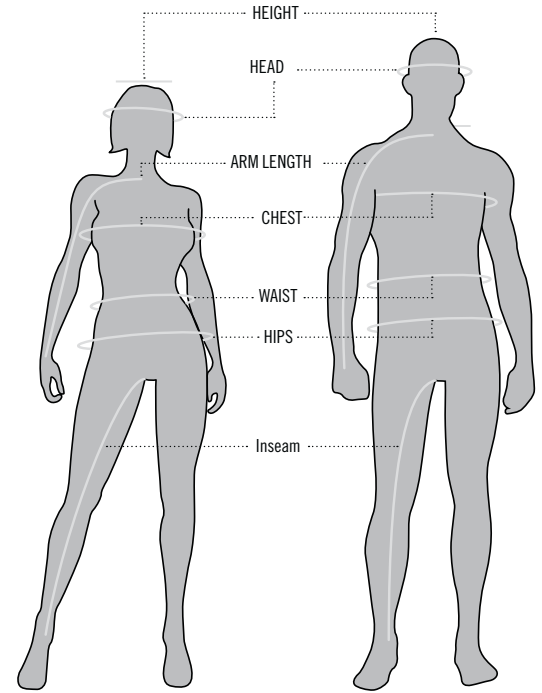

HOW TO MEASURE

- For best results, have someone else take measurements.
- Measure body in underwear.
- Tape must be snug but not tight.
- If measurements fall between two sizes, order the larger size.

SIZING CHART

Men's									
	XS	S	M	L	XL	2XL	3XL	4XL	5XL
Chest	84 - 89	89 - 94	94 - 102	102 - 112	112 - 122	122 - 132	132 - 142	142 - 150	150 - 160
Waist	69 - 74	74 - 79	79 - 86	86 - 97	97 - 107	107 - 117	117 - 127	127 - 135	135 - 158
Hips (Seat)	84 - 89	89 - 94	94 - 102	102 - 112	112 - 122	122 - 132	132 - 142	142 - 150	150 - 173
Arm Length	76 - 79	79 - 81	81 - 84	84 - 86	86 - 89	89	89 - 91	91	91
Inseam	79 - 81	81	81	81	81	81	81 - 83	83 - 84	84

Ladies'							
	XS	S	M	L	XL	2XL	3XL
Chest	81 - 86	86 - 91	91 - 97	97 - 107	107 - 114	114 - 124	124 - 134
Waist	61 - 66	66 - 71	71 - 76	76 - 86	86 - 94	94 - 104	104 - 114
Hips (Seat)	86 - 91	91 - 97	97 - 102	102 - 112	112 - 119	119 - 132	132 - 140
Arm Length	79	79 - 81	81	81 - 84	84	84 - 86	86
Inseam	76	76	76	76	76	76	76

Kids & Teen											
	2	3	4	5	6	7	8	10	12	14	16
Height	0.92	1	1	1.16	1.24	1.28	1.37	1.46	1.56	1.58	1.68
Chest	53	56	58	61	64	66	69	72	76	80	84
Waist	51	52	53	55	56	57	58	61	64	66	69
Hips (Seat)	53	56	58	61	64	66	69	72	76	80	84
Arm Length	39	43	47	51	55	58	62	72	76	80	84
Inseam	34	39	44	50	53	58	62	67	71	75	79

Gloves	Measure Palm Width						
	XS	S	M	L	XL	2XL	3XL
Men							
cm	7½	8	9	10	11½	13	14
Ladies							
cm	6	7	8	9	10	11½	-

Helmets							
	XS	S	M	L	XL	2XL	3XL
Hat Size	6½ - 6¾	6¾ - 7	7½ - 7¼	7¾ - 7½	7¾ - 7¾	7¾ - 8	8½ - 8¼
Head (cm)	53 - 54	55 - 56	57 - 58	59 - 60	61 - 62	63 - 64	65 - 66