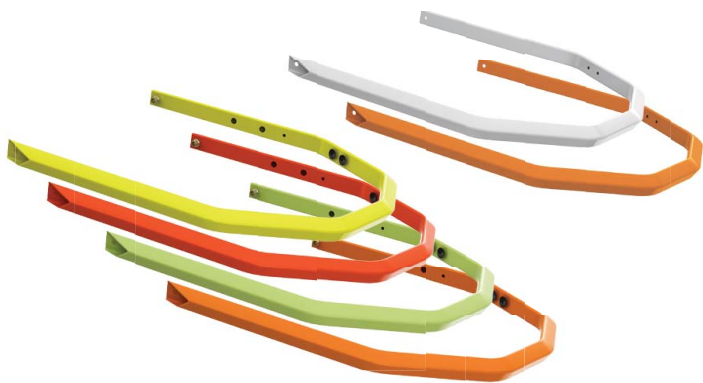

FRONT BUMPERS

FRONT BUMPER

Lava Red: 860201171

White: 860201170

Orange Crush: 502007323

Black: 502007176

Fusion Red: 860201172

Manta Green: 860201173

Race Orange: 860201174

Sunburst Yellow: 860201175

N ADVENTURE FRONT BUMPER

860201681 Black/Black

RADIEN