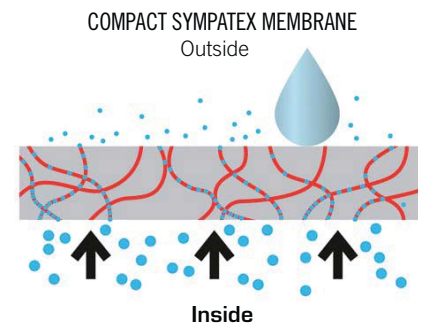

## COMPARISON OF WATER VAPOUR TRANSPORT

A membrane is waterproof if it can resist a pressure of

1,300 mm

Sympatex membrane is extremely waterproof since it can resist over

45,000 mm