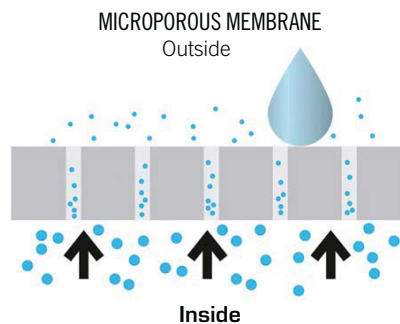

## COMPARISON OF WATER VAPOUR TRANSPORT

A membrane is waterproof if it can resist a pressure of

1,300 mm

Sympatex membrane is extremely waterproof since it can resist over

45,000 mm